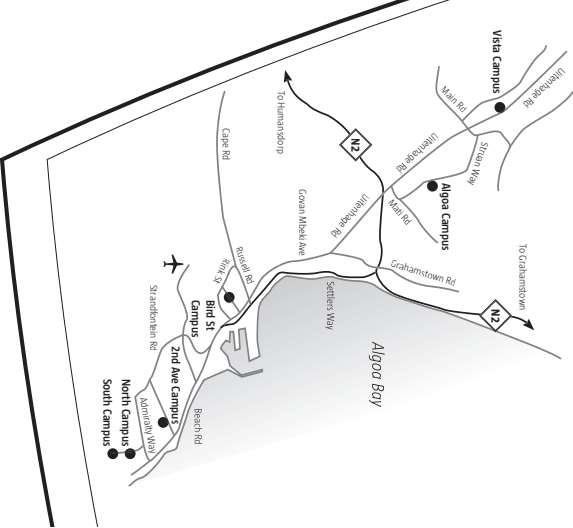

Key

- **P** Parking
- **♿** Disabled Parking
- **Ⓢ** ATM
- **A** Applied Science
- **B** Electrical Engineering
- **C** Engineering, Built Environment
- **D** Student Counselling & Development
- **E** Laboratories and TechPrep Lab
- **J** Communication & Educational Studies
- **K** Art & Design
- **R** Goldfields Computer Centre
- **V** Visitor's Centre
- **1** Meier Indoor Centre (Heinz Betz Hall)
- **2** Workshops
- **3** Tennis Clubhouse
- **4** Unit for Health Services
- **5** Letaba Residence
- **6** Lebombo Residence
- **7** Conference Centre
- **8** Goldfields Auditorium
- **9** Food Court
- **10** Student Services Centre
- **11** Study Centre
- **12** Food Court Quad
- **13** Student Counselling & Development
- **14** Main Entrance (Campus Control), Cashiers, Academic Administration
- **15** Administration Building
- **16** Academic Administration
- **17** Offices
- **18** Dan's Den
- **19** Multimedia Teaching & Learning Centre (MTLC)
- **20** Architecture Labs (1st floor)
- **21** Senate Hall (2nd floor)
- **22** Library Services
- **23** Bureau for Educational Support
- **24** Computer/Lecture Rooms
- **25** Lecture Halls
- **26** "The White Place" Writing Centre
- **27** Offices, Art & Design
- **28** Stained Glass
- **29** Astrourf Clubhouse
- **30** Tennis Courts
- **31** Technical Services
- **32** Stores

CT
George
Port Elizabeth