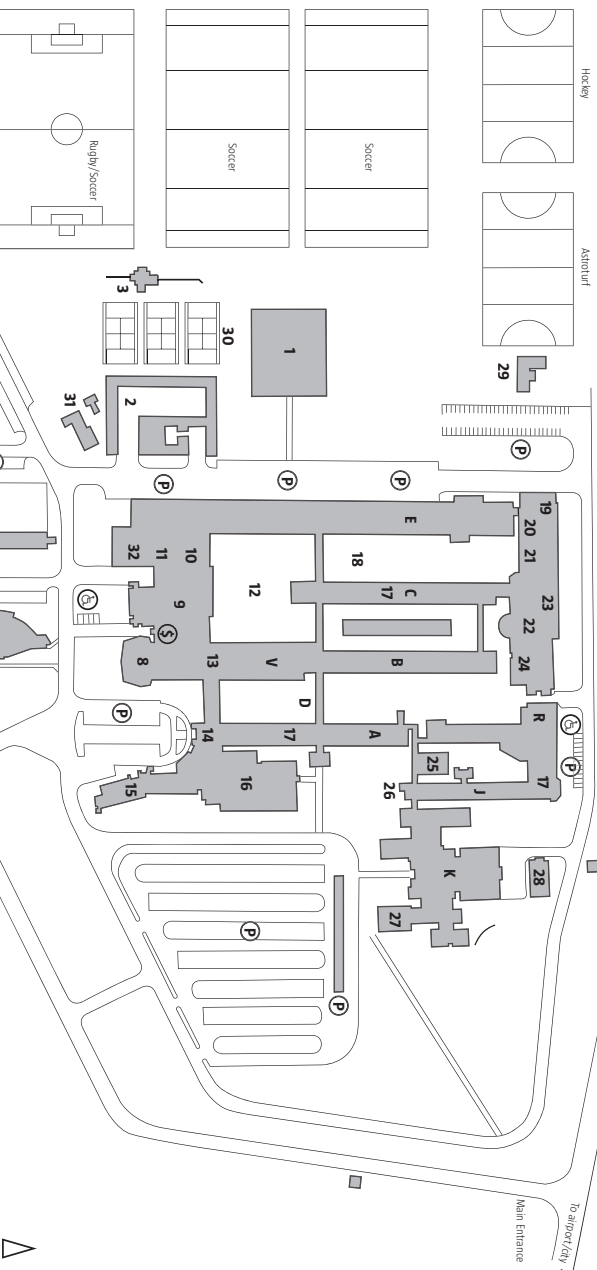

Key

- P** Parking
- ♿** Disabled Parking
- Ⓢ** ATM
- A** Applied Science
- B** Electrical Engineering
- C** Engineering, Built Environment
- D** Student Counselling & Development
- E** Laboratories and TechPrep Lab
- J** Communication & Educational Studies
- K** Art & Design
- R** Goldfields Computer Centre
- V** Visitor's Centre
- 1** Meier Indoor Centre (Heinz Betz Hall)
- 2** Workshops
- 3** Tennis Clubhouse
- 4** Unit for Health Services
- 5** Letaba Residence
- 6** Lebombo Residence
- 7** Conference Centre
- 8** Goldfields Auditorium
- 9** Food Court
- 10** Student Services Centre
- 11** Study Centre
- 12** Food Court Quad
- 13** Student Counselling & Development
- 14** Main Entrance (Campus Control), Cashiers, Academic Administration
- 15** Administration Building
- 16** Academic Administration
- 17** Offices
- 18** Dan's Den
- 19** Multimedia Teaching & Learning Centre (MTLC)
- 20** Architecture Labs (1st floor)
- 21** Senate Hall (2nd floor)
- 22** Library Services
- 23** Bureau for Educational Support
- 24** Computer/Lecture Rooms
- 25** Lecture Halls
- 26** "The White Place" Writing Centre
- 27** Offices, Art & Design
- 28** Stained Glass
- 29** Astrourf Clubhouse
- 30** Tennis Courts
- 31** Technical Services
- 32** Stores